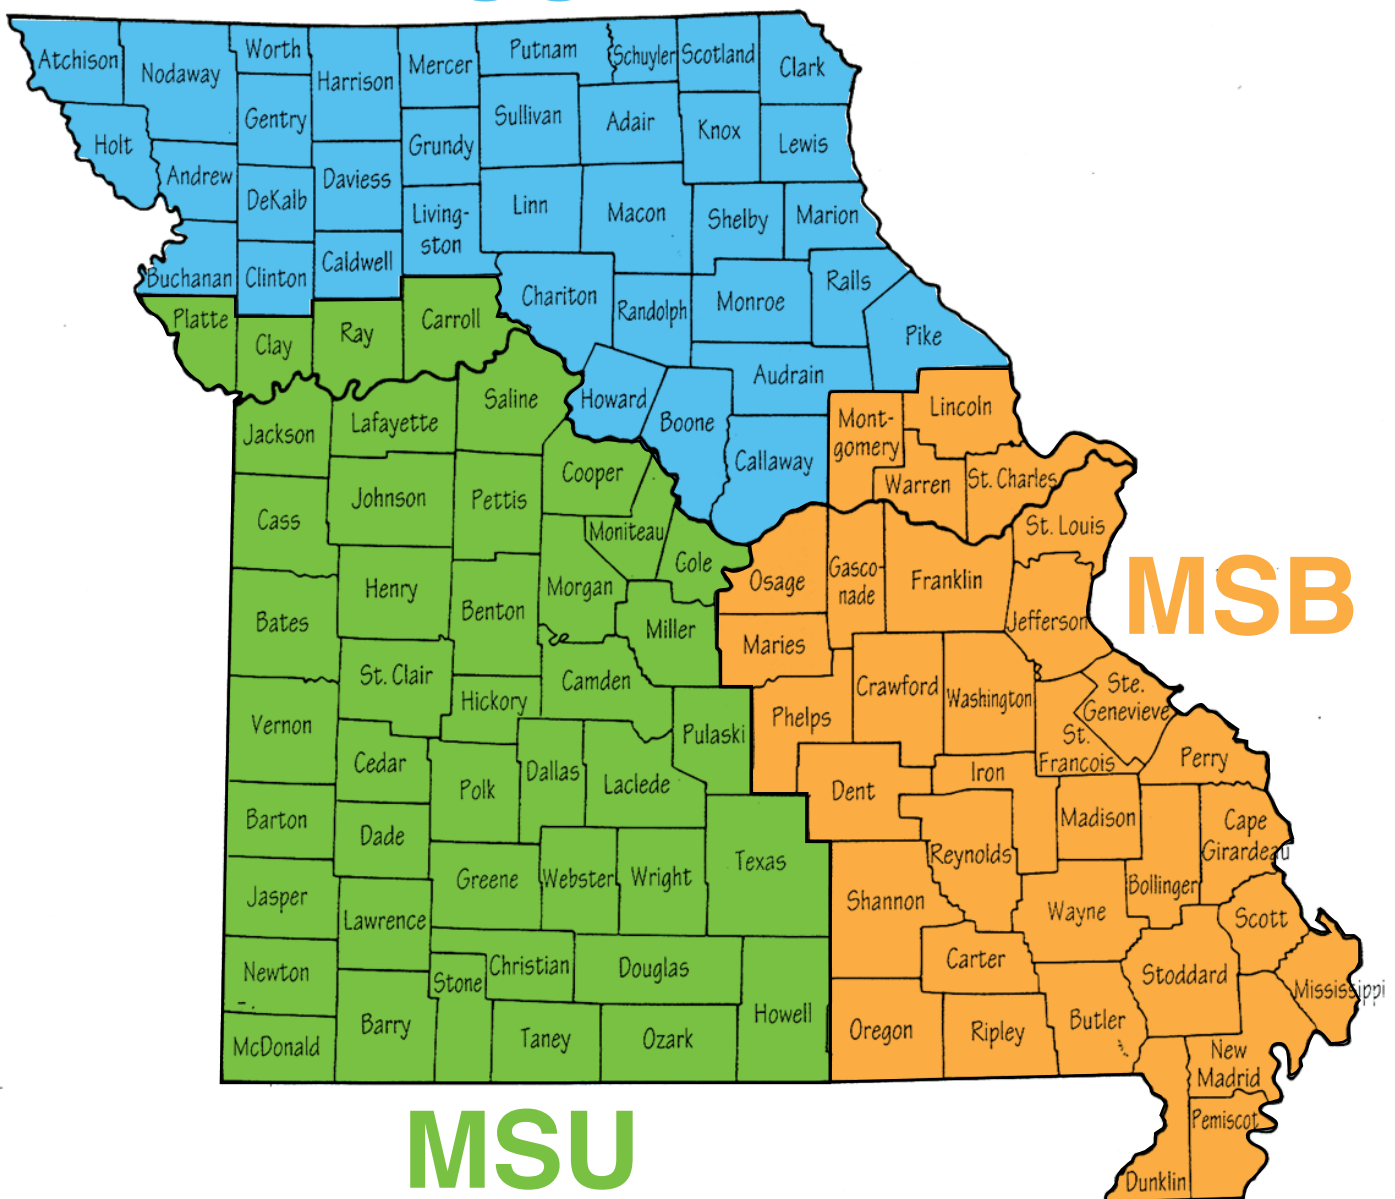

MSB Outreach Services / Blind Skills Specialists Service Delivery Areas

Missouri School for the Blind - Outreach Services
• 314-776-4320

Missouri State University - SW RPDC
DJ Butcher • Butcher2@MissouriState.edu • 417-836-8872
Julie Ituarte • Jltuarte@MissouriState.edu • 417-836-5490

Truman State University - NE RPDC
Jessica Hall • JHall@truman.edu • 660-785-7428

TSU

MSU