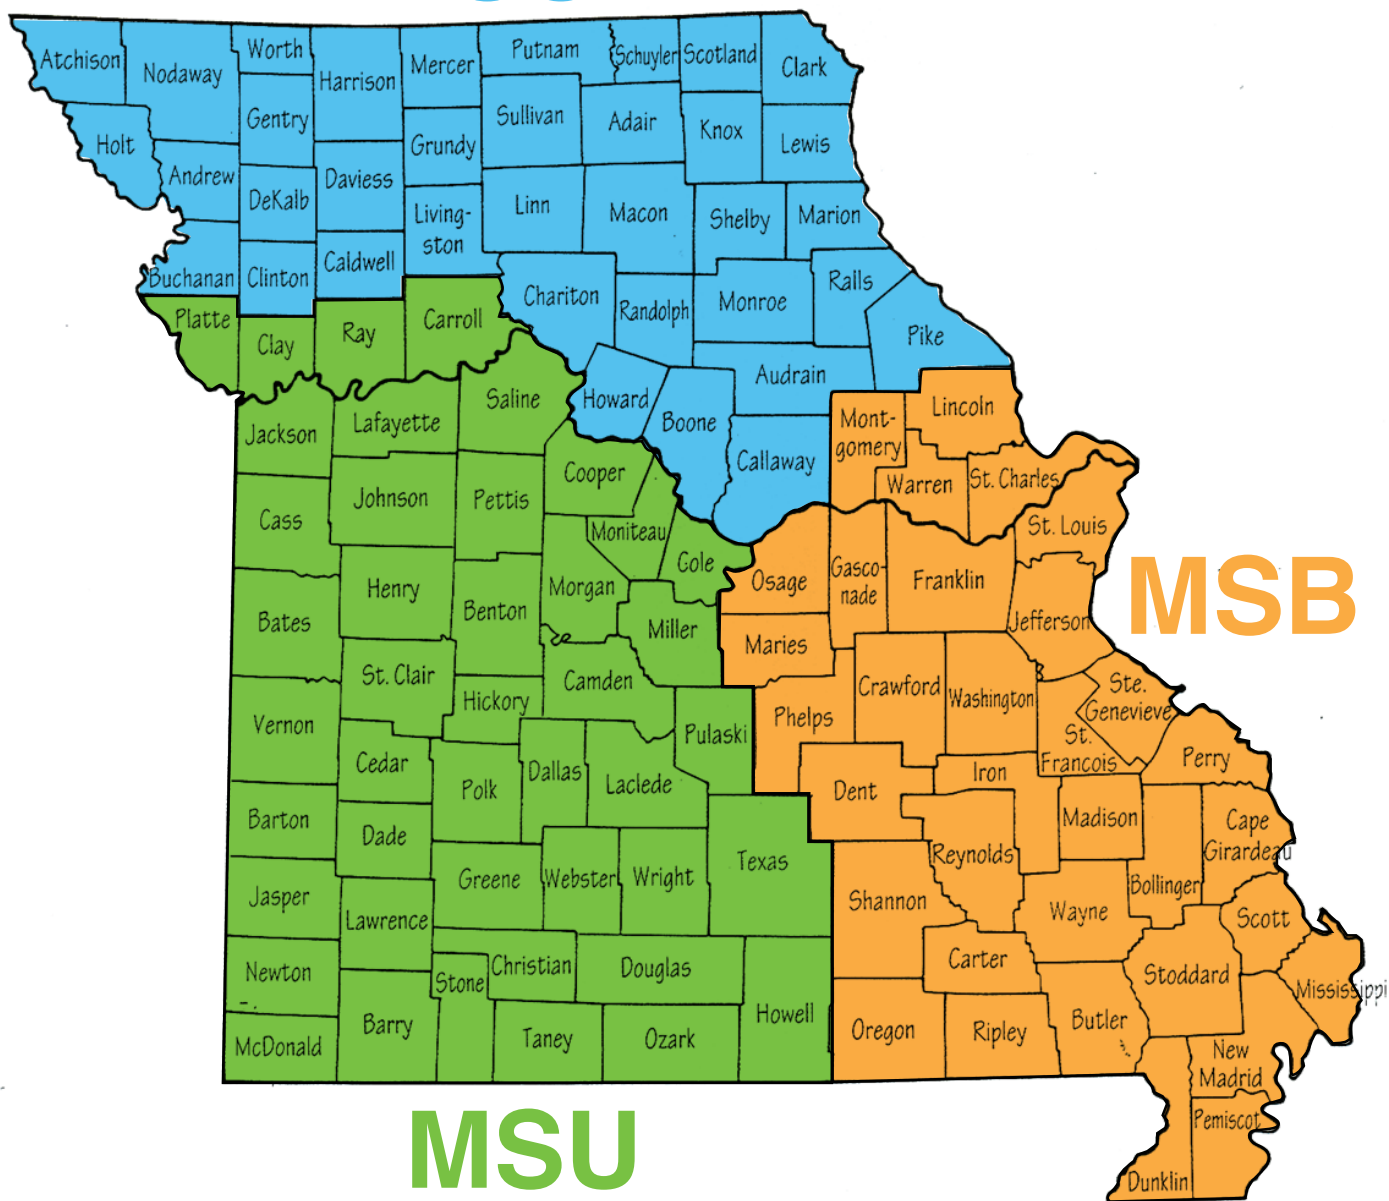

MSB Outreach Services / Blind Skills Specialists Service Delivery Areas

Missouri School for the Blind - Outreach Services
Jane C. Herder • Jane.Herder@msb.dese.mo.gov • 314-633-1582

Missouri State University - SW RPDC
DJ Butcher • Butcher2@MissouriState.edu • 417-836-8872
Anthony Blades • janthonyblades@missouristate.edu • 417-836-5490

Truman State University - NE RPDC
Jessica Hall • jhall@truman.ed • 660-785-7428

TSU

MSB

MSU